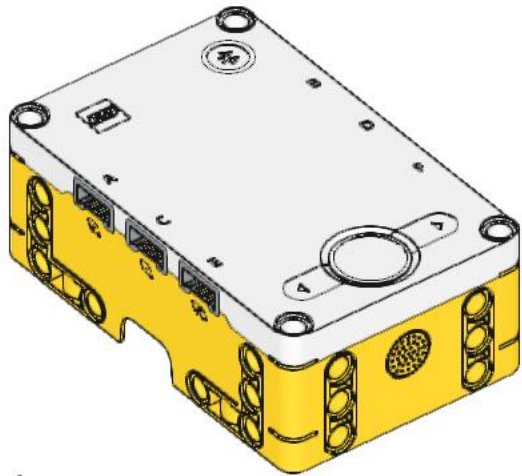

LEGO SPIKE Prime Internet Clock

Full Documentation @
<https://qikeasy.com/internet-clock>

Powered by
QikEasy Adapter

Bill of Materials

Requires: (45678) SPIKE Prime Set
(45680 or 45681) SPIKE Prime Expansion Set

1x
60485
Light Bluish Gray

1x
18939
Light Bluish Gray

1x
6538c
White

1x
3749
Tan

1x
32014
Yellow

1x
32523
Yellow

1x
55422c01
Yellow

1x
bb1142c01
Yellow