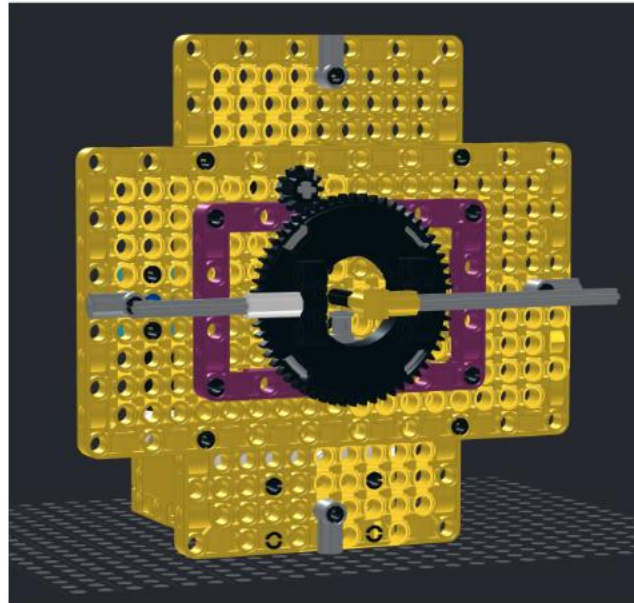

LEGO SPIKE Prime Internet Clock

Full Documentation @
<https://qikeasy.com/internet-clock>

Powered by
QikEasy Adapter

Bill of Materials

Requires: (45678) SPIKE Prime Set
(45680 or 45681) SPIKE Prime Expansion Set

28x
2780
Black

1x
32270
Black

1x
3705
Black

1x
64179
Black

1x
18938
Black

4x
32013
Light Bluish Gray

1x
32054
Light Bluish Gray

2x
32073
Light Bluish Gray